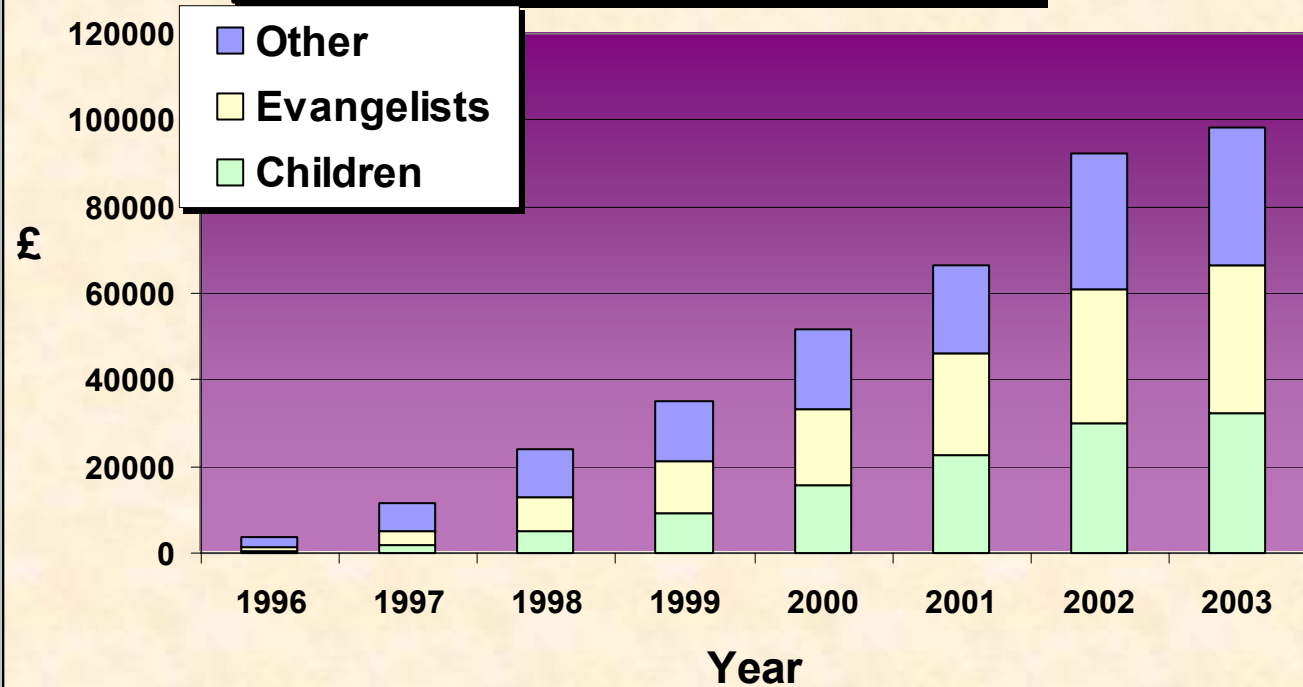

July 2003

INDIA 2003

UK giving nears £100,000

Since it's creation in 1996 IREF(UK) has now sent nearly £100,000 to India for use in the ministry

Giving to IREF(UK): cumulative

July 2003

IREF Prayer Letter

Welcome to the latest IREF prayer letter.

Youth Conference and 2003 Evangelistic Rallies

More than 4000 young people from over 500 villages attended IREF's annual Youth Conference in January. Some came from as far as 300km away to participate in the five days of Bible teaching and training. Over 700 made a response to Jesus Christ, with 30 going on to be baptised during the conference.

Normally IREF's main Repalle Rallies are held within their own grounds, but this year the meetings moved out to a central location in the town. The results were thrilling! 15,000 people attended the meetings each night for the five days of the mission, and over 13,000 made a response to Jesus Christ. 107 new believers were baptised during the accompanying Conference. Please pray for the effective discipling of so many new Christians as they return to the sometimes hostile environment of their own villages.