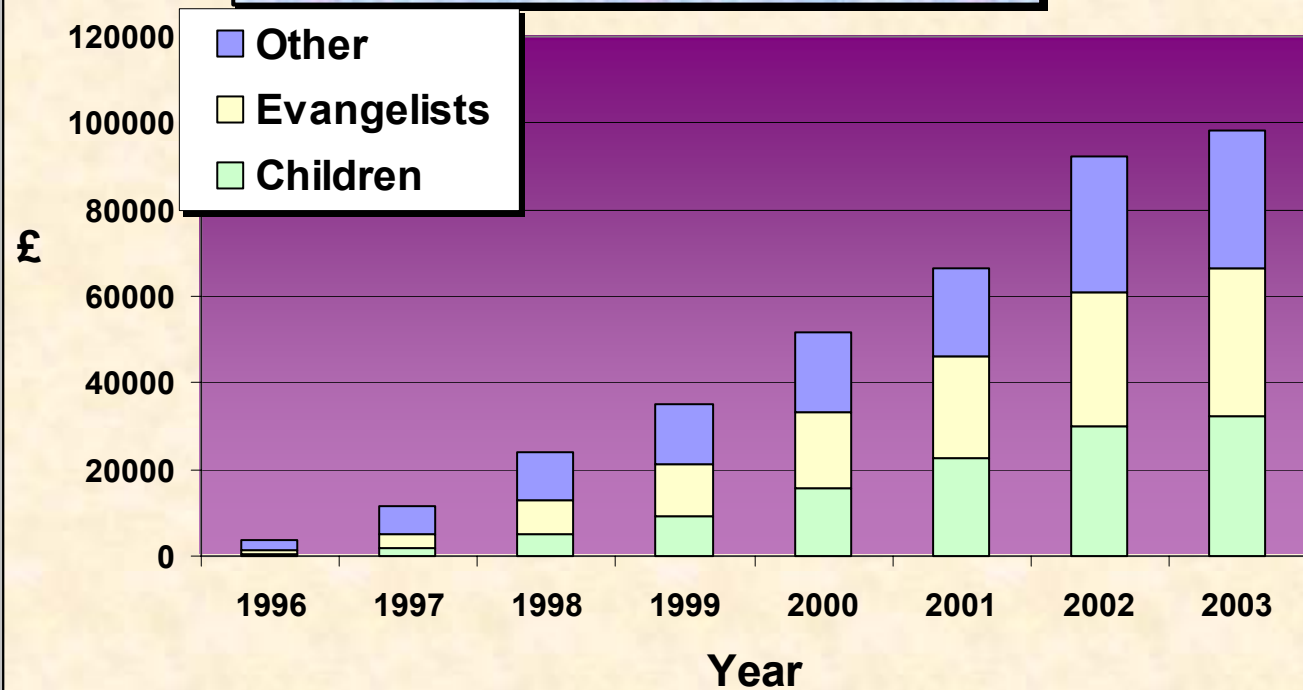

July 2003

INDIA 2003

UK giving nears £100,000

Since its creation in 1996 IREF(UK) has now sent nearly £100,000 to India for use in the ministry

Giving to IREF(UK): cumulative